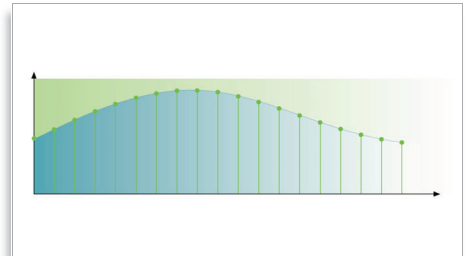

192kHz/24 bit audio DAC

192KHz sampling enables you to have an accurate representation of the original sound curves. Together with a 24-bit resolution, more information is captured from the original analogue sound wave form, giving a much richer audio reproduction.

Multi-format Movies

Multi-format playability allows you to play most disc formats for maximum disc compatibility and viewing pleasure.

Music: Windows Media™ Audio

Multi-format playability allows you to play most disc formats for maximum disc compatibility and listening pleasure.

Picture CD (JPEG)

Multi-format playability allows you to view images in the comfort of your living room and play most disc formats for maximum disc compatibility and viewing pleasure.

Ultra-slim design

The attractive enclosure has a very low profile.

Issue date 2009-08-09

Version: 3.0.5

12 NC: 8622 810 13519
EAN: 87 10895 96499 9

© 2009 Koninklijke Philips Electronics N.V.
All Rights reserved.

Specifications are subject to change without notice.
Trademarks are the property of Koninklijke Philips Electronics N.V. or their respective owners.

www.philips.com